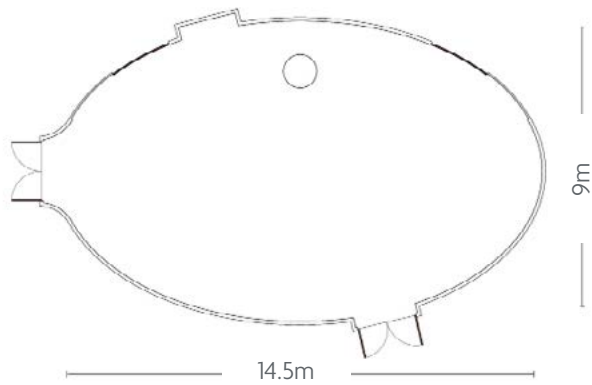

CHENGAL BALLROOM

CHENGAL BALLROOM

CHENGAL BALLROOM

- Rainforest-themed pillarless ballroom with 6m high ceiling
- Length: 26.4m
- Width: 13.9m
- Height: 6m
- Total Square Metres: 367.0 m²
- Maximum Capacity: 360
- Power outlets: 28
- Level 1

CHENGAL BALLROOM FOYER

HOPEA ROOM

Length: 9.5 m • Width: 8.0 m • Height: 3 m • Total Square Metres: 59.4 m²
 Maximum Capacity: 48 • Power outlets: 11 • Level 1

MERANTI ROOM

Length: 8.0 m • Width: 7.0 m • Height: 3.0 m • Total Square Metres: 46.3 m²
 Maximum Capacity: 13 • Power outlets: 14 • Level 1

GARCINIA ROOM

Length: 9.5 m • Width: 7.6 m • Height: 3.0 m • Total Square Metres: 57.9 m²
 Maximum Capacity: 48 • Power outlets: 13 • Level 1

ALSTONIA ROOM

Length: 14.5 m • Width: 9.0 m • Height: 3.38 m • Total Square Metres: 103.2 m²
 Maximum Capacity: 100 • Power outlets: 11 • Level 2