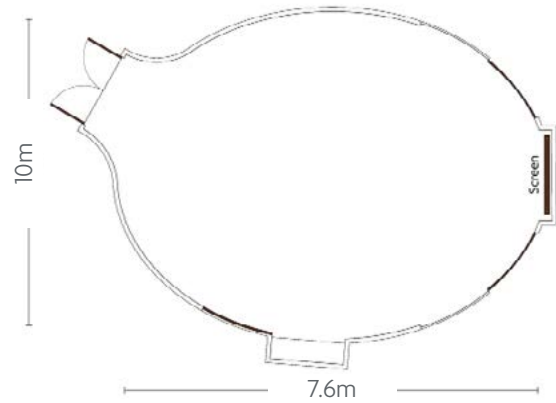

CHENGAL BALLROOM FOYER

HOPEA ROOM

Length: 9.5 m • Width: 8.0 m • Height: 3 m • Total Square Metres: 59.4 m²
 Maximum Capacity: 48 • Power outlets: 11 • Level 1

MERANTI ROOM

Length: 8.0 m • Width: 7.0 m • Height: 3.0 m • Total Square Metres: 46.3 m²
 Maximum Capacity: 13 • Power outlets: 14 • Level 1

GARCINIA ROOM

Length: 9.5 m • Width: 7.6 m • Height: 3.0 m • Total Square Metres: 57.9 m²
 Maximum Capacity: 48 • Power outlets: 13 • Level 1

ALSTONIA ROOM

Length: 14.5 m • Width: 9.0 m • Height: 3.38 m • Total Square Metres: 103.2 m²
 Maximum Capacity: 100 • Power outlets: 11 • Level 2