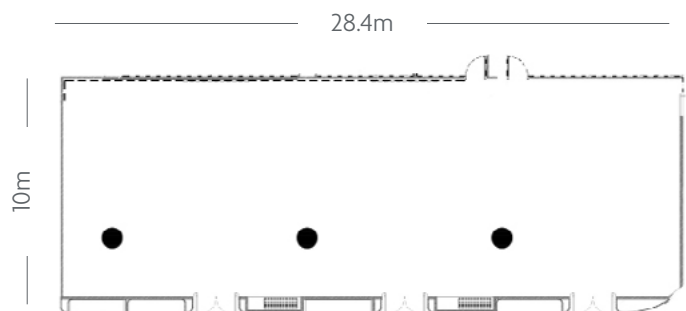

CAMELLIA ROOM

- Length: 28.4m
- Width: 10m
- Height: 3m
- Total Square Metres: 284.0 m²
- Maximum Capacity: 180
- Power outlets: 36
- LED TV Screen: 3
- Level 2

Contact our Meetings team for your next event at meetings.cPCA@ihg.com