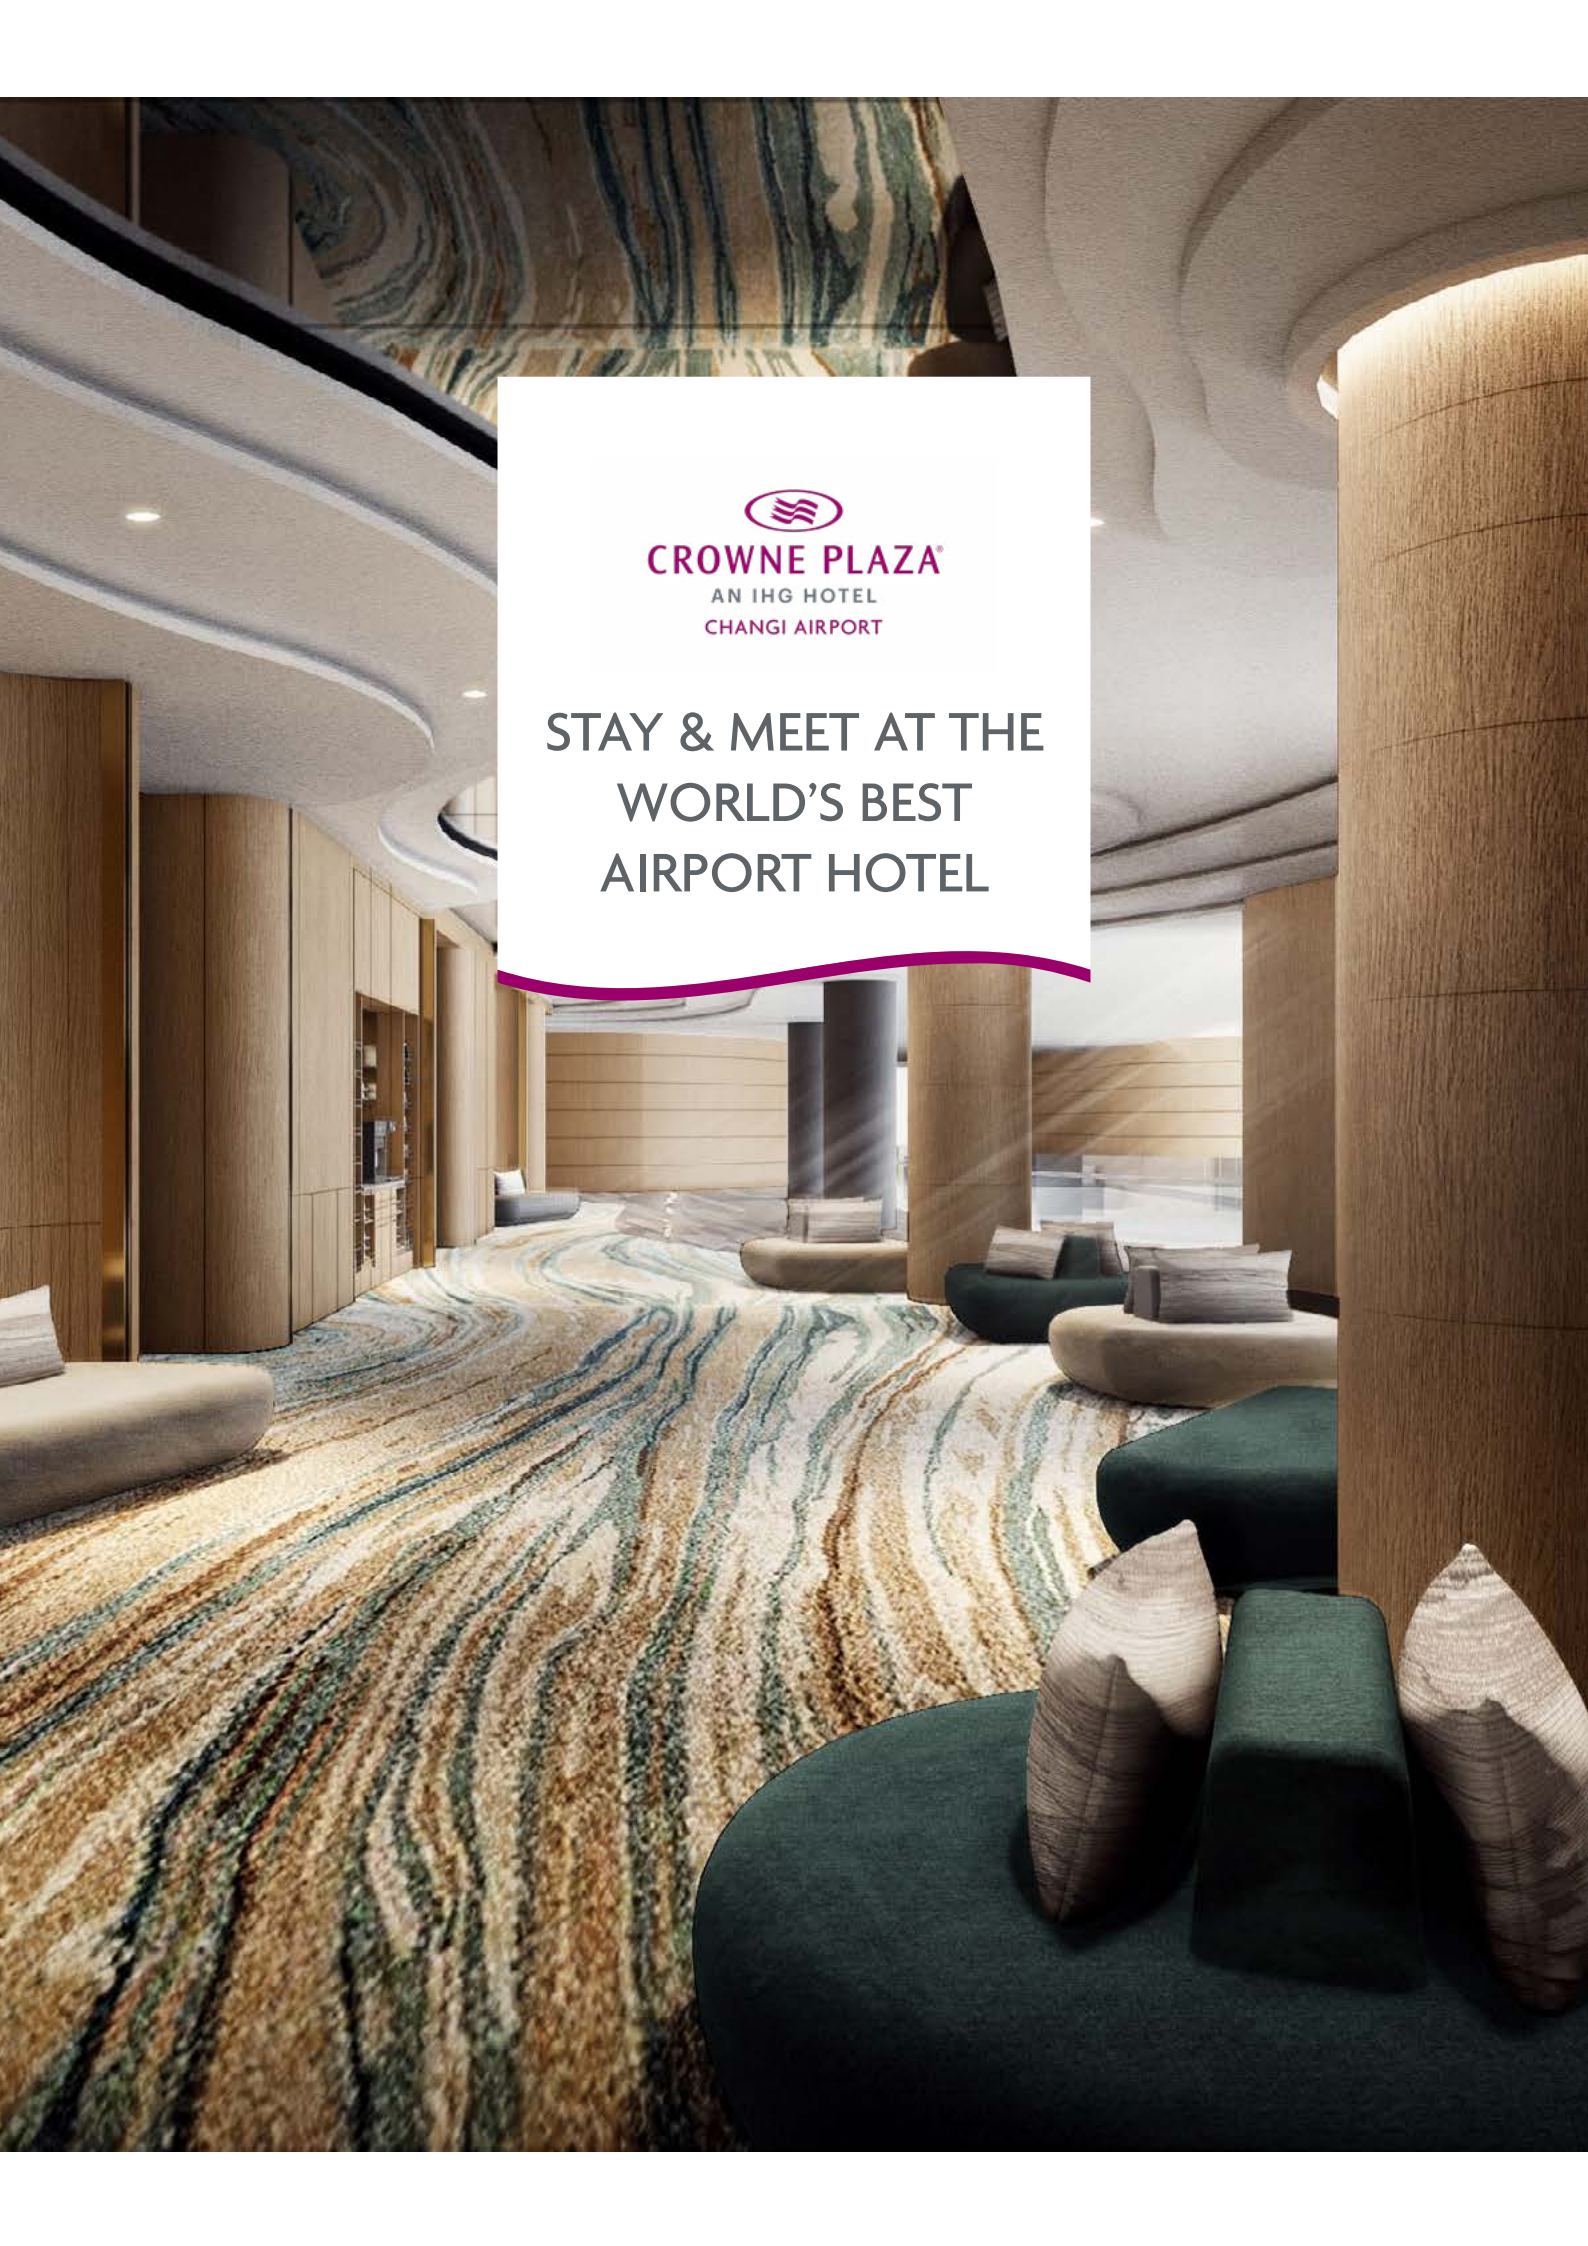

CROWNE PLAZA

AN IHG HOTEL

CHANGI AIRPORT

STAY & MEET AT THE
WORLD'S BEST
AIRPORT HOTEL

REIMAGINE MEETINGS AND EVENTS

Located within Singapore Changi Airport, Terminal 3, our award-winning hotel offers unparalleled convenience and accessibility with seamless connectivity to Terminals 1 and 2, Mass Rapid Transit (MRT) and Jewel, the latest lifestyle destination of Changi Airport.

Voted the World's Best Airport Hotel and Best Airport Hotel in Asia in the Skytrax World Airport Awards for nine consecutive years, Crowne Plaza® Changi Airport is truly the preferred choice of business and leisure travellers and the perfect hub for corporate and social events.