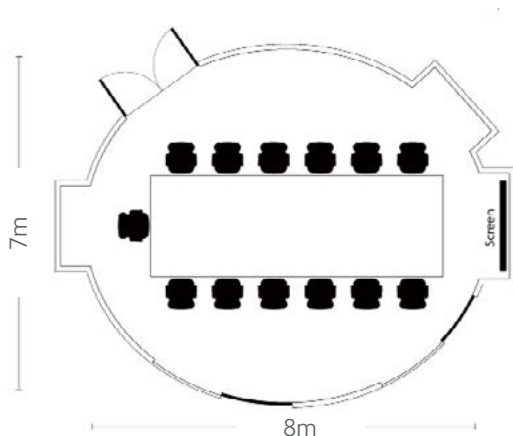

CAMELLIA ROOM

- Length: 28.4m
- Width: 10m
- Height: 3m
- Total Square Metres: 284.0 m²
- Maximum Capacity: 180
- Power outlets: 36
- LED TV Screen: 3
- Level 2

Contact our Meetings team for your next event at meetings.cPCA@ihg.com

CHENGAL BALLROOM

CHENGAL BALLROOM

CHENGAL BALLROOM

- Rainforest-themed pillarless ballroom with 6m high ceiling
- Length: 26.4m
- Width: 13.9m
- Height: 6m
- Total Square Metres: 367.0 m²
- Maximum Capacity: 360
- Power outlets: 28
- Level 1

CHENGAL BALLROOM FOYER

HOPEA ROOM

Length: 9.5 m • Width: 8.0 m • Height: 3 m • Total Square Metres: 59.4 m²
 Maximum Capacity: 48 • Power outlets: 11 • Level 1

MERANTI ROOM

Length: 8.0 m • Width: 7.0 m • Height: 3.0 m • Total Square Metres: 46.3 m²
 Maximum Capacity: 13 • Power outlets: 14 • Level 1

GARCINIA ROOM

Length: 9.5 m • Width: 7.6 m • Height: 3.0 m • Total Square Metres: 57.9 m²
 Maximum Capacity: 48 • Power outlets: 13 • Level 1

ALSTONIA ROOM

Length: 14.5 m • Width: 9.0 m • Height: 3.38 m • Total Square Metres: 103.2 m²
 Maximum Capacity: 100 • Power outlets: 11 • Level 2