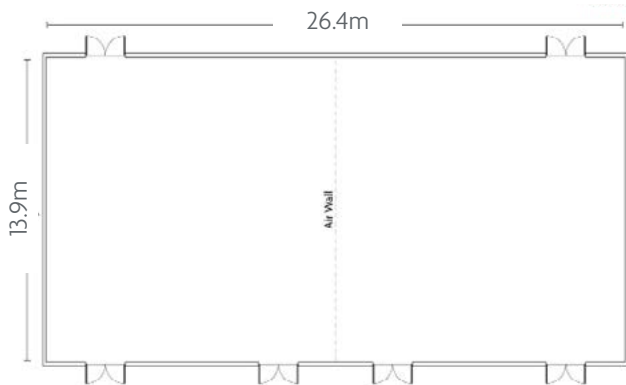

CAMELLIA ROOM

- Length: 28.4m
- Width: 10m
- Height: 3m
- Total Square Metres: 284.0 m²
- Maximum Capacity: 180
- Power outlets: 36
- LED TV Screen: 3
- Level 2

Contact our Meetings team for your next event at meetings.cPCA@ihg.com

CHENGAL BALLROOM

CHENGAL BALLROOM

CHENGAL BALLROOM

- Rainforest-themed pillarless ballroom with 6m high ceiling
- Length: 26.4m
- Width: 13.9m
- Height: 6m
- Total Square Metres: 367.0 m²
- Maximum Capacity: 360
- Power outlets: 28
- Level 1

CHENGAL BALLROOM FOYER

HOPEA ROOM

Length: 9.5 m • Width: 8.0 m • Height: 3 m • Total Square Metres: 59.4 m²
 Maximum Capacity: 48 • Power outlets: 11 • Level 1

MERANTI ROOM

Length: 8.0 m • Width: 7.0 m • Height: 3.0 m • Total Square Metres: 46.3 m²
 Maximum Capacity: 13 • Power outlets: 14 • Level 1

GARCINIA ROOM

Length: 9.5 m • Width: 7.6 m • Height: 3.0 m • Total Square Metres: 57.9 m²
 Maximum Capacity: 48 • Power outlets: 13 • Level 1

ALSTONIA ROOM

Length: 14.5 m • Width: 9.0 m • Height: 3.38 m • Total Square Metres: 103.2 m²
 Maximum Capacity: 100 • Power outlets: 11 • Level 2