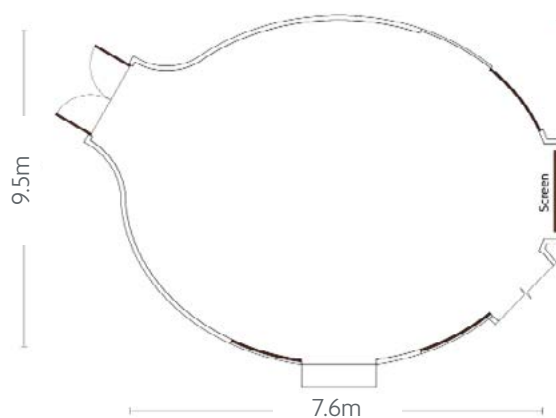

CAMELLIA ROOM

- Length: 28.4m
- Width: 10m
- Height: 3m
- Total Square Metres: 284.0 m²
- Maximum Capacity: 180
- Power outlets: 36
- LED TV Screen: 3
- Level 2

Contact our Meetings team for your next event at meetings.cPCA@ihg.com

CHENGAL BALLROOM

CHENGAL BALLROOM

CHENGAL BALLROOM

- Rainforest-themed pillarless ballroom with 6m high ceiling
- Length: 26.4m
- Width: 13.9m
- Height: 6m
- Total Square Metres: 367.0 m²
- Maximum Capacity: 360
- Power outlets: 28
- Level 1

CHENGAL BALLROOM FOYER

HOPEA ROOM

Length: 9.5 m • Width: 8.0 m • Height: 3 m • Total Square Metres: 59.4 m²
 Maximum Capacity: 48 • Power outlets: 11 • Level 1

MERANTI ROOM

Length: 8.0 m • Width: 7.0 m • Height: 3.0 m • Total Square Metres: 46.3 m²
 Maximum Capacity: 13 • Power outlets: 14 • Level 1

GARCINIA ROOM

Length: 9.5 m • Width: 7.6 m • Height: 3.0 m • Total Square Metres: 57.9 m²
 Maximum Capacity: 48 • Power outlets: 13 • Level 1

ALSTONIA ROOM

Length: 14.5 m • Width: 9.0 m • Height: 3.38 m • Total Square Metres: 103.2 m²
 Maximum Capacity: 100 • Power outlets: 11 • Level 2