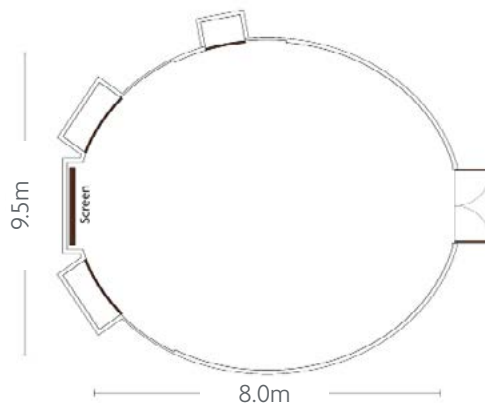

CAMELLIA ROOM

- Length: 28.4m
- Width: 10m
- Height: 3m
- Total Square Metres: 284.0 m²
- Maximum Capacity: 180
- Power outlets: 36
- LED TV Screen: 3
- Level 2

Contact our Meetings team for your next event at meetings.cPCA@ihg.com

CHENGAL BALLROOM

CHENGAL BALLROOM

CHENGAL BALLROOM

- Rainforest-themed pillarless ballroom with 6m high ceiling
- Length: 26.4m
- Width: 13.9m
- Height: 6m
- Total Square Metres: 367.0 m²
- Maximum Capacity: 360
- Power outlets: 28
- Level 1

CHENGAL BALLROOM FOYER

HOPEA ROOM

Length: 9.5 m • Width: 8.0 m • Height: 3 m • Total Square Metres: 59.4 m²
 Maximum Capacity: 48 • Power outlets: 11 • Level 1

MERANTI ROOM

Length: 8.0 m • Width: 7.0 m • Height: 3.0 m • Total Square Metres: 46.3 m²
 Maximum Capacity: 13 • Power outlets: 14 • Level 1

GARCINIA ROOM

Length: 9.5 m • Width: 7.6 m • Height: 3.0 m • Total Square Metres: 57.9 m²
 Maximum Capacity: 48 • Power outlets: 13 • Level 1

ALSTONIA ROOM

Length: 14.5 m • Width: 9.0 m • Height: 3.38 m • Total Square Metres: 103.2 m²
 Maximum Capacity: 100 • Power outlets: 11 • Level 2