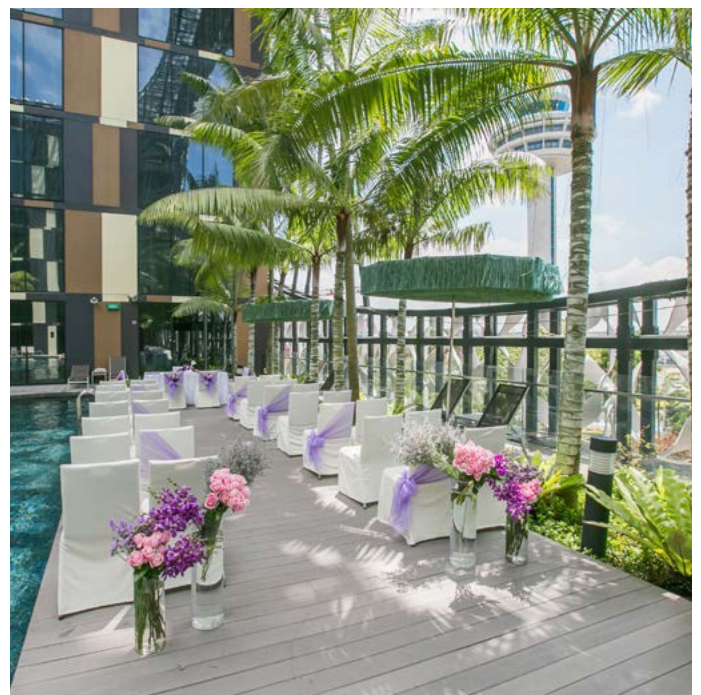

Contact our Weddings team at weddings.cpa@ihg.com