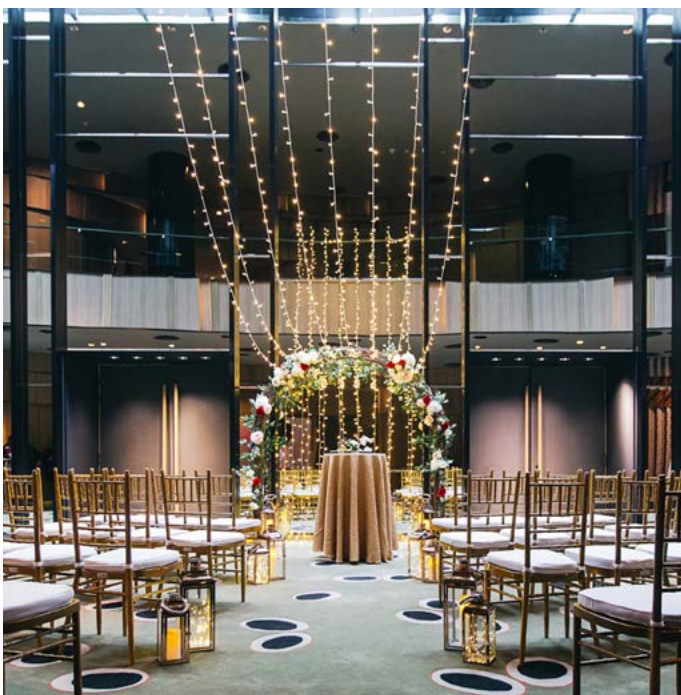

Contact our Weddings team at weddings.cpa@ihg.com